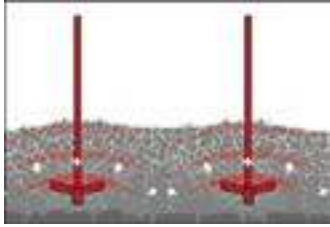

### Specific angle

- The wing angle helps to lift the soil even in very dry conditions reduce the natural resistance for less power requirements.

### Better long life of the wearing part

- Ensure a complete working width whatever the level of wear on the wings.

### Long life

- Carbide protection (option)
- Carbide wings (option)

Improve the structure

**Low surface disturbance to remove compaction**

**Drainage improved**

**Help air flow through the soil**

**Help the roots development, which helps the crop growth**

LD tine leg is straight and symmetrical, which makes it possible to lift equally the soil across the working width.

The symmetry ensures movement across the working width to avoid an over lapping pass.