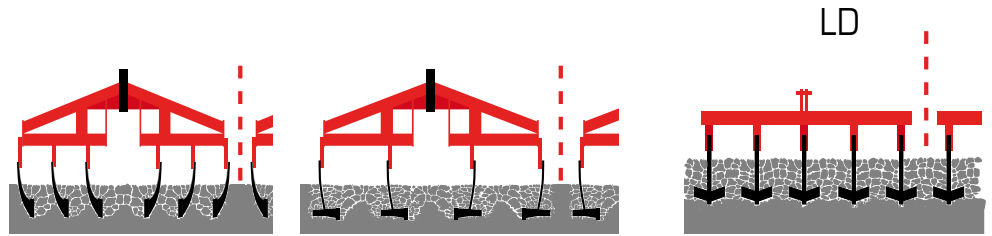

### Specific angle

- The wing angle helps to lift the soil even in very dry conditions reduce the natural resistance for less power requirements.

### Better long life of the wearing part

- Ensure a complete working width whatever the level of wear on the wings.

### Long life

- Carbide protection (option)
- Carbide wings (option)

Improve the structure

**Low surface disturbance to remove compaction**

**Drainage improved**

**Help air flow through the soil**

**Help the roots development, which helps the crop growth**

LD tine leg is straight and symmetrical, which makes it possible to lift equally the soil across the working width.

The symmetry ensures movement across the working width to avoid an over lapping pass.