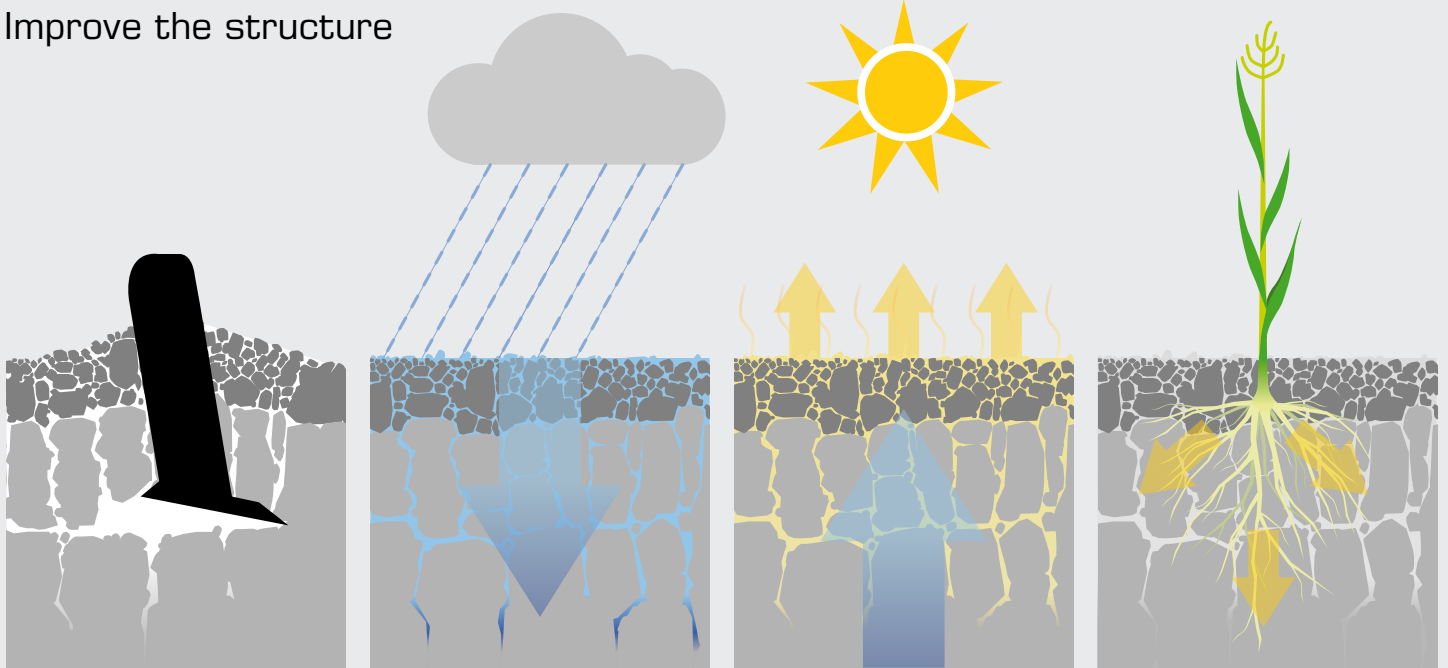

### Specific angle

- The wing angle helps to lift the soil even in very dry conditions reduce the natural resistance for less power requirements.

### Better long life of the wearing part

- Ensure a complete working width whatever the level of wear on the wings.

### Long life

- Carbide protection (option)
- Carbide wings (option)

Improve the structure

**Low surface disturbance to remove compaction**

**Drainage improved**

**Help air flow through the soil**

**Help the roots development, which helps the crop growth**

LD tine leg is straight and symmetrical, which makes it possible to lift equally the soil across the working width.

The symmetry ensures movement across the working width to avoid an over lapping pass.